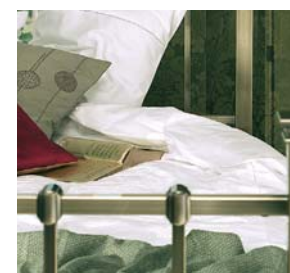

Epsom

Specifications

*Antique brass with brushed finish
Beech sprung slats with plastic
moulded cups 2 centre support legs
Centre brace for extra strength*

Sizes: 4'6" and 5"

*Extras: Bedside table with 2 glass
shelves*