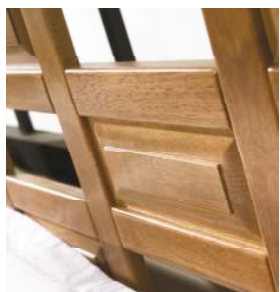

specifications

Solid hardwood in a light oak finish. 3 centre support legs for extra strength and beech sprung slats for extra comfort.

3 Drawer bedside also available

Sizes: 3' 4'6" and 5'

carltonfurniture